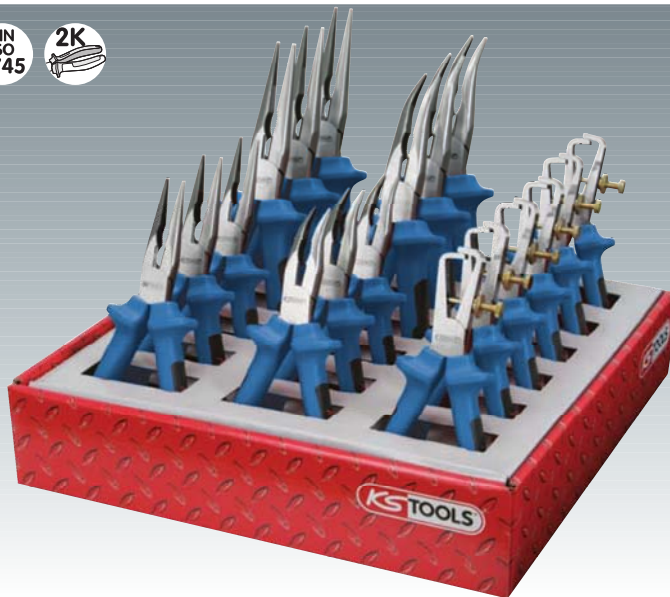

KSTOOLS 118.1135 consists of:	mm	Inch	wire Ø mm
6 x Combination pliers	165	6.1/2"	1,8
6 x Combination pliers	185	7"	1,8
6 x Combination pliers	205	8"	1,8

ERGOTORQUEplus® Pliers display, 18-pcs.