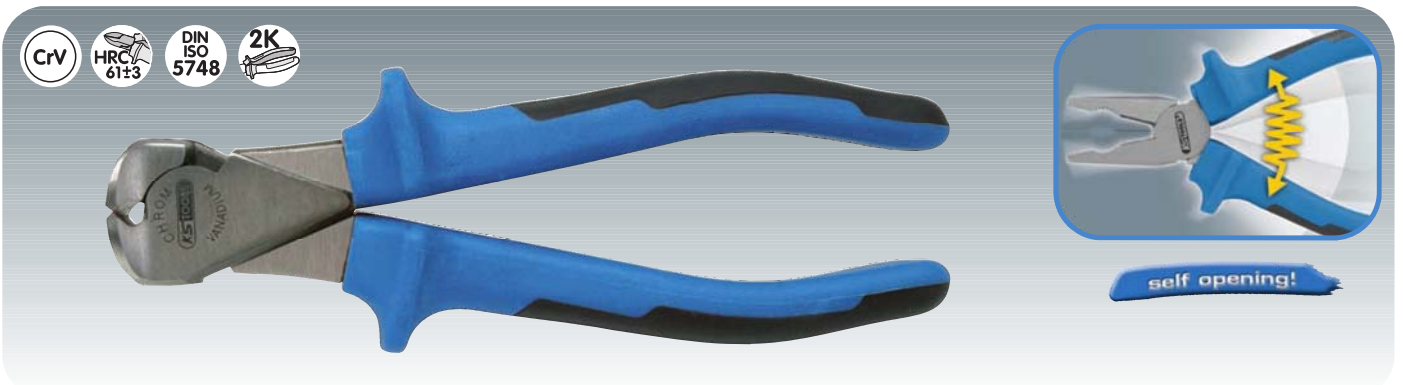

ERGOTORQUEplus® End nippers, with integrated spring, self opening

KS TOOLS	mm	Inch	wire Ø mm
118.1015 End nippers	165	6.1/2"	1,8