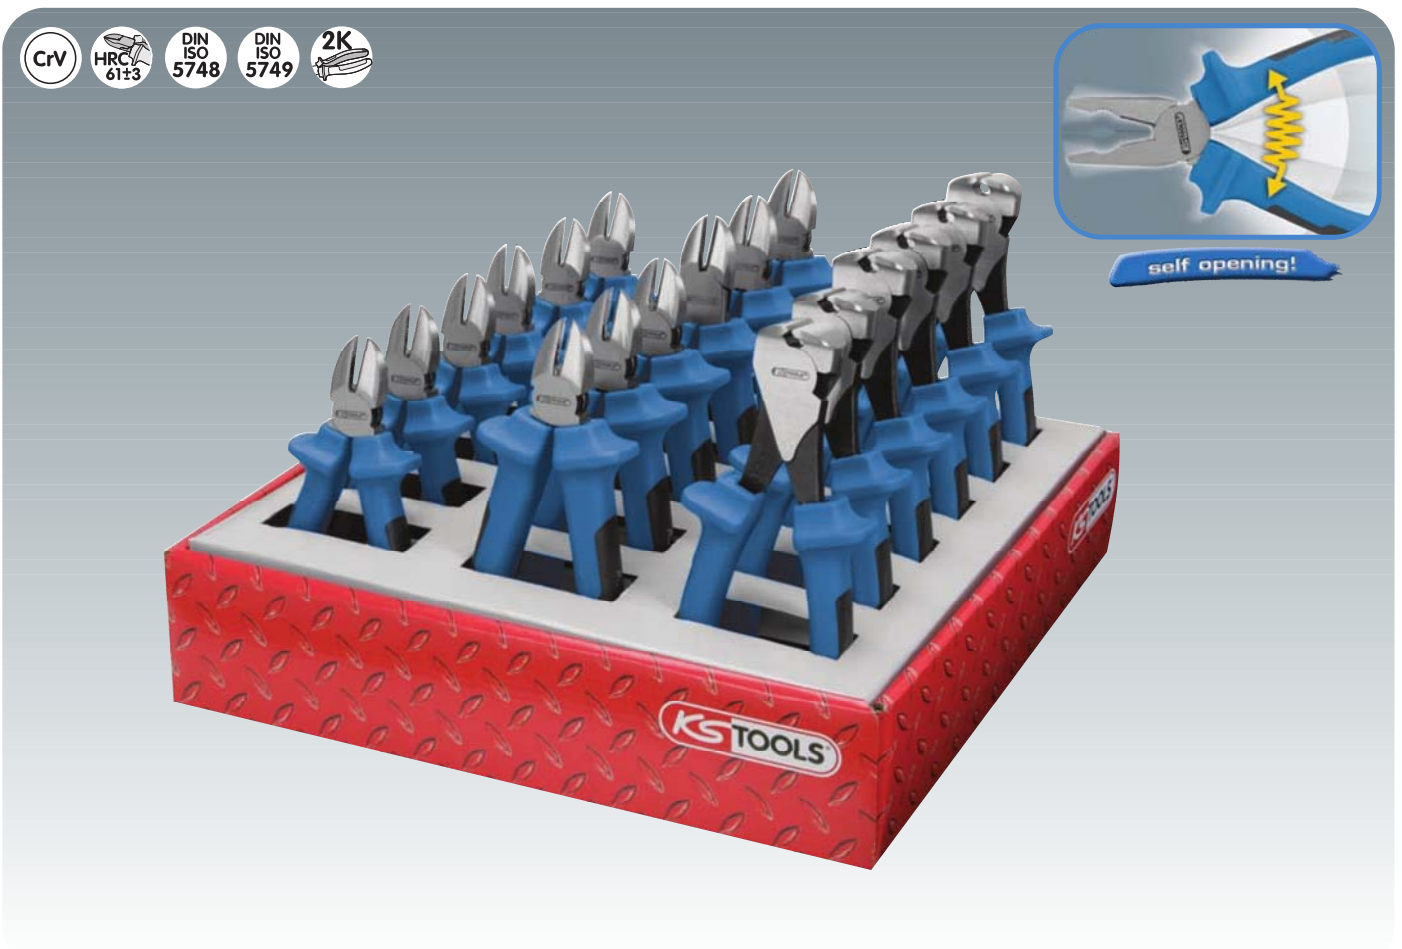

ERGOTORQUEplus® Wire strippers, with size adjustment Ø 0,5 - 4 mm, integrated spring, self opening

KS TOOLS	mm	Inch
118.1014 Wire strippers	165	6.1/2"

ERGOTORQUEplus® Pliers display, 18-pcs.

KS TOOLS 118.1130 consists of:	mm	Inch	wire Ø mm
6 x Diagonal side cutters	130	5"	1,8
6 x Diagonal side cutters	165	6.1/2"	1,8
6 x End nippers	165	6.1/2"	1,8